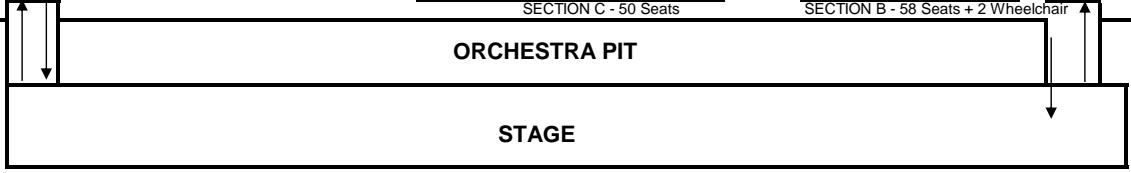

PALACE THEATRE
CANTON, OHIO

- Upper Balcony - 108 Seats
- Lower Balcony - 60 Seats
- Wheelchair Seating - 2 Wheelchairs
- Main Floor/ Orchesta Level - 196 Seats

TOTAL SEATING - 372