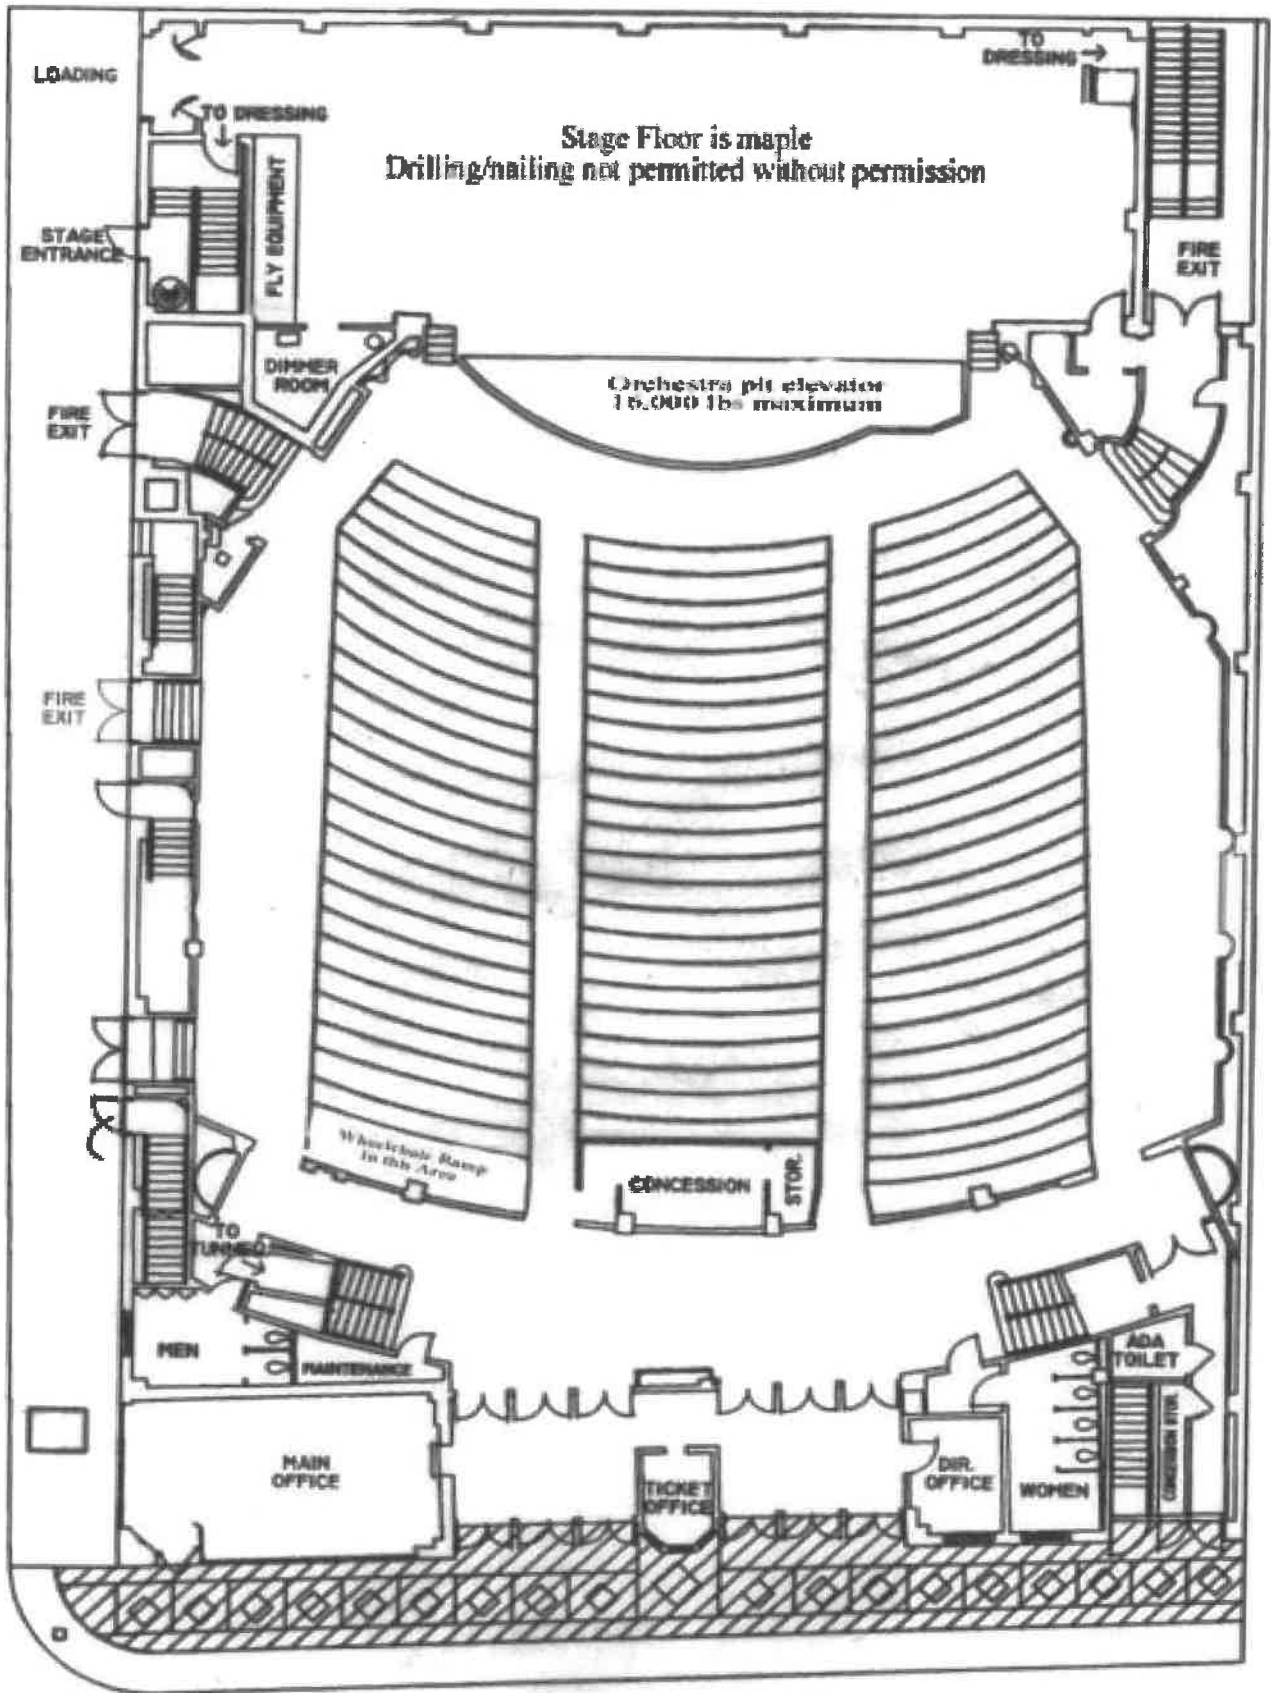

Please Note:

- Stage Floor is maple. Drilling/nailing not permitted without permission.
- Orchestra Pit Elevator has a 16,000 lb maximum weight limit.
- Distance from start of orchestra pit to front row is 14-0 feet.

STAGE PLAN

FIRST FLOOR PLAN